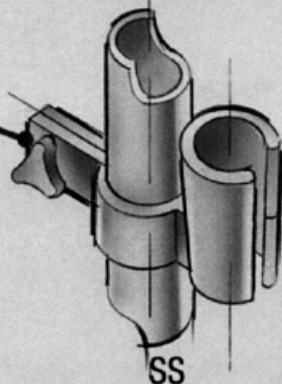

Canterbury Concepts Rail Systems

Canterbury Concepts Rail Systems (cont.)

GRO C

SS

ALSO AVAILABLE:
3 AND 4 WAY CONNECTORS-
STOP ENDS - WALL BRACKETS

GRO 3: TUBE 300
GRO 4.5: TUBE 450
GRO 6: TUBE 600

GRO 9: TUBE 900
GRO 12: TUBE 1200
GRO 15: TUBE 1500

GRO 2/45 OR 30

GRO 1 SL