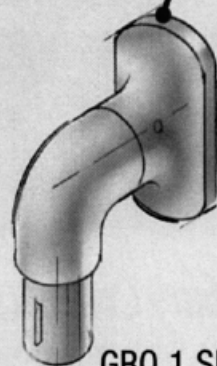

Canterbury Concepts Rail Systems

Canterbury Concepts Rail Systems (cont.)

GRO C

SS

ALSO AVAILABLE:
3 AND 4 WAY CONNECTORS-
STOP ENDS - WALL BRACKETS

GRO 3: TUBE 300
GRO 4.5: TUBE 450
GRO 6: TUBE 600

GRO 9: TUBE 900
GRO 12: TUBE 1200
GRO 15: TUBE 1500

GRO 2/45 OR 30

GRO 1 SL