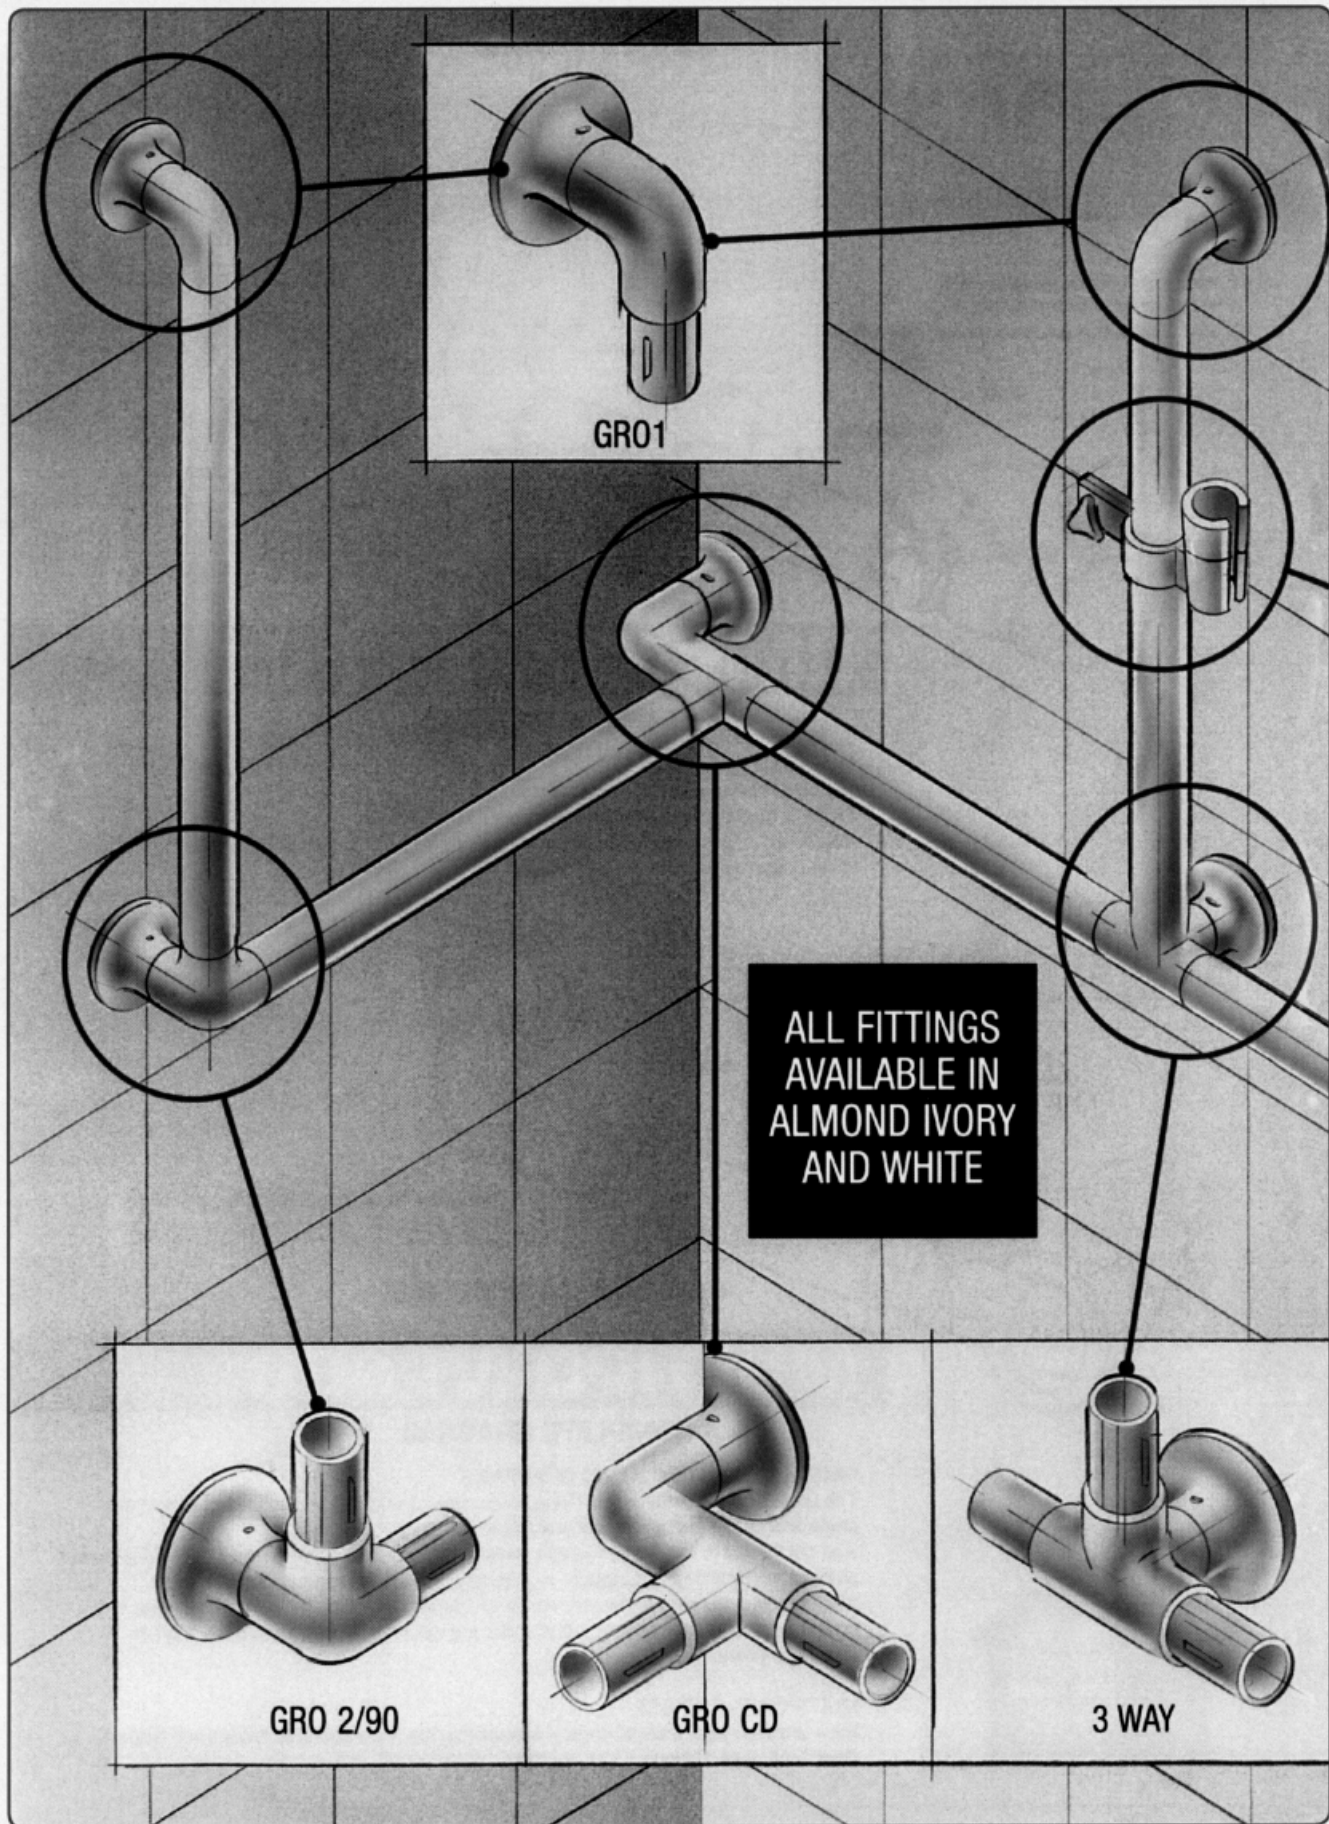

Canterbury Concepts Rail Systems

Canterbury Concepts Rail Systems (cont.)

GRO C

SS

ALSO AVAILABLE:
3 AND 4 WAY CONNECTORS-
STOP ENDS - WALL BRACKETS

GRO 3: TUBE 300
GRO 4.5: TUBE 450
GRO 6: TUBE 600

GRO 9: TUBE 900
GRO 12: TUBE 1200
GRO 15: TUBE 1500

GRO 2/45 OR 30

GRO 1 SL